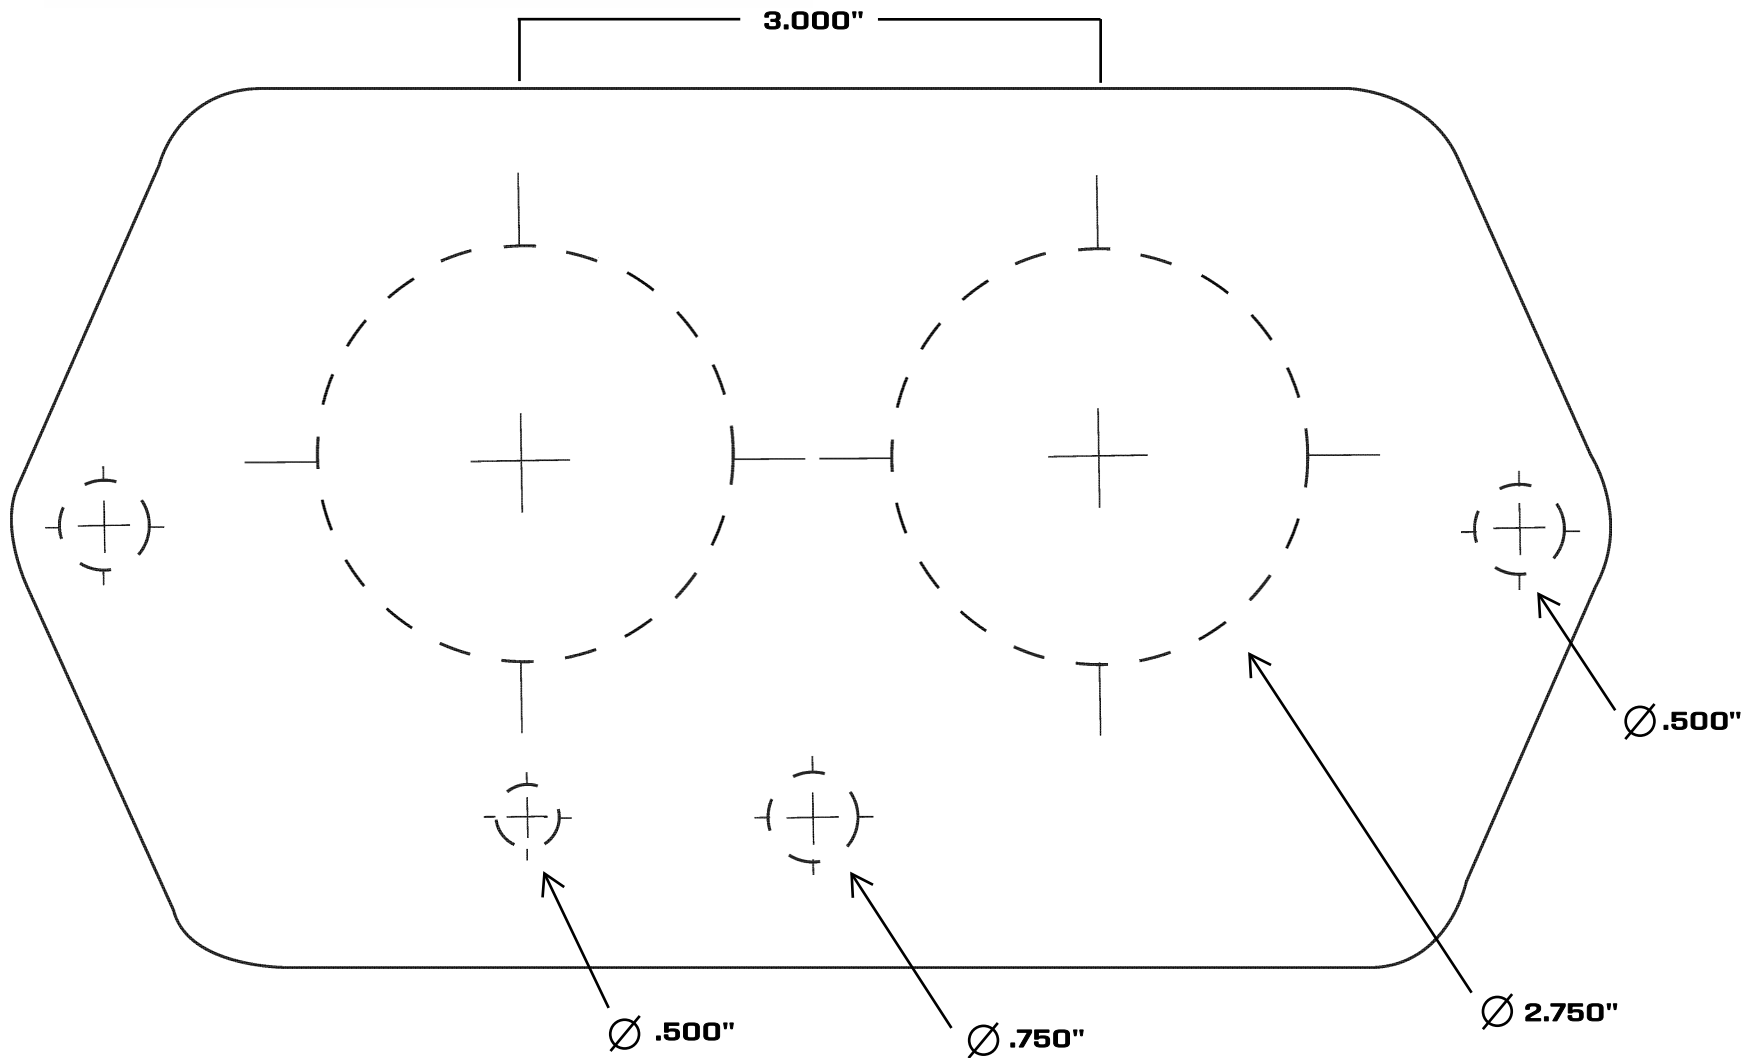

# GAUGE PANEL TEMPLATE

Part Number:  
61-7205

\*PRINT FULL-SIZE & DOUBLE CHECK MEASUREMENT AFTER PRINTING

[quickcar.com](http://quickcar.com)