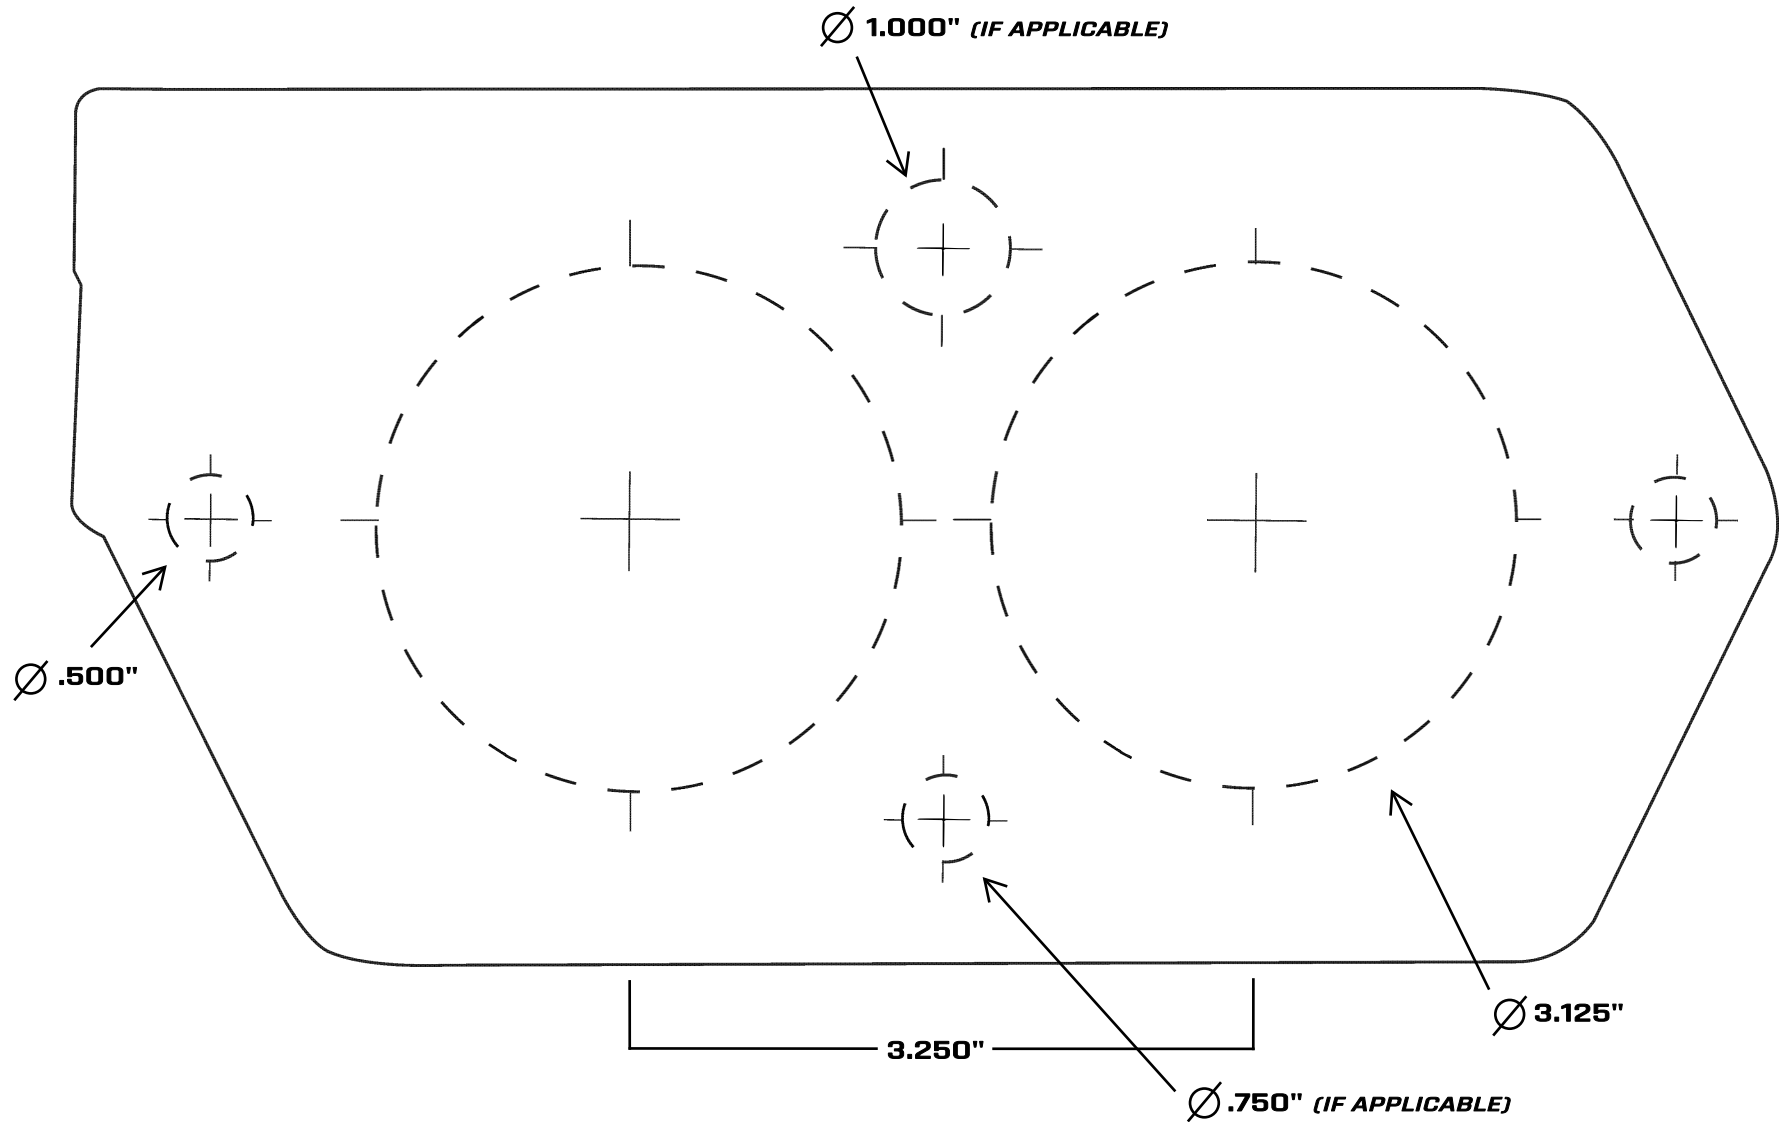

# GAUGE PANEL TEMPLATE

Part Numbers:

61-6004

61-6005

61-6005-1

61-7705

\*PRINT FULL-SIZE & DOUBLE CHECK MEASUREMENT AFTER PRINTING

[quickcar.com](http://quickcar.com)